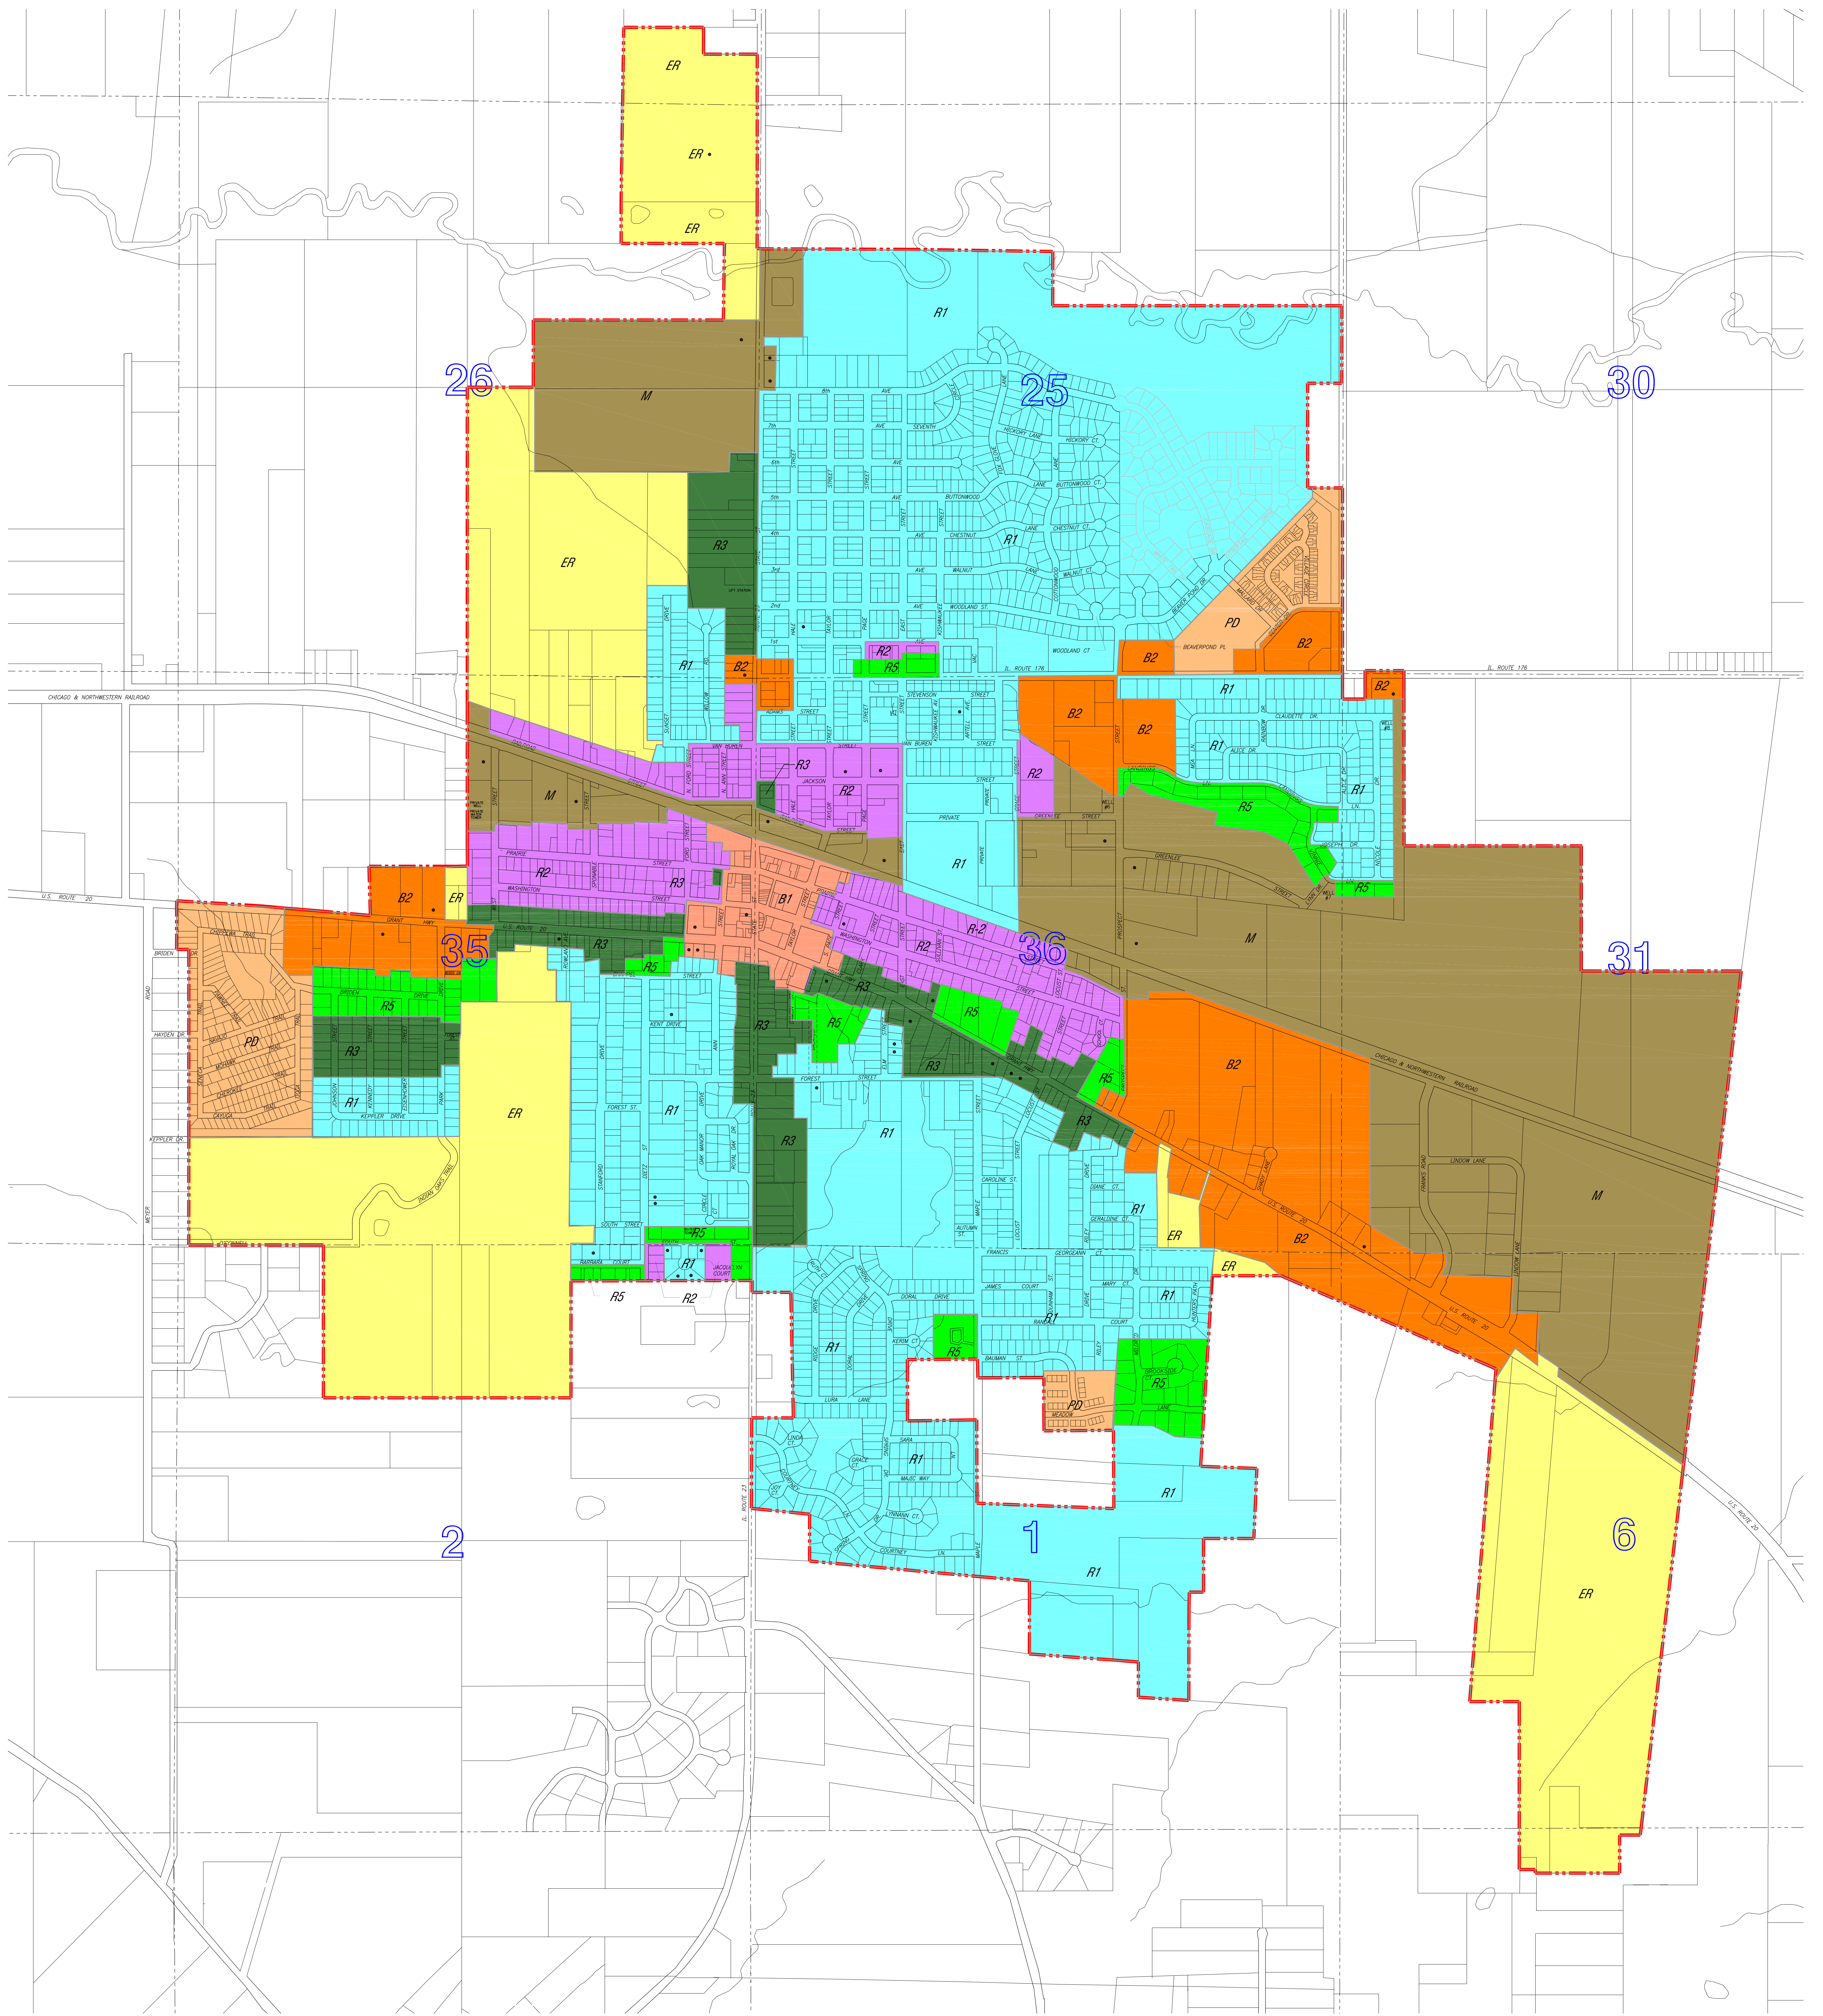

CITY OF MARENGO

ZONING MAP

ZONING DISTRICTS	
ER	ESTATE RESIDENTIAL DISTRICT
R1	SINGLE-FAMILY DISTRICT
R2	SINGLE-FAMILY DISTRICT
R3	SINGLE-FAMILY DISTRICT
R5	MULTIPLE-FAMILY DISTRICT
B1	CENTRAL BUSINESS DISTRICT
B2	GENERAL BUSINESS DISTRICT
M	MANUFACTURING
PD	PLANNED DEVELOPMENT

MAP LEGEND	
●	DENOTES VARIANCES AND SPECIAL USE PERMITS
- - - - -	DENOTES CITY LIMIT BOUNDARY
- - - - -	DENOTES INTERIOR ZONING DISTRICT LINE
- - - - -	DENOTES SECTION LINE

Approved by the City Council of the City of Marengo, McHenry County, Illinois on March 22, 2004

Dennis Hammarlin
Mayor

Debra A. Bigoske
City Clerk

CITY OF MARENGO
ZONING MAP

BAXTER
WOODMAN
Consulting Engineers

Baxter & Woodman
Crystal Lake, Illinois 815.459.1260
Burlington, Wisconsin 262.763.7854
Mekong, Illinois 708.478.2990
DeKalb, Illinois 815.787.3111
Craystake, Illinois 847.223.5088